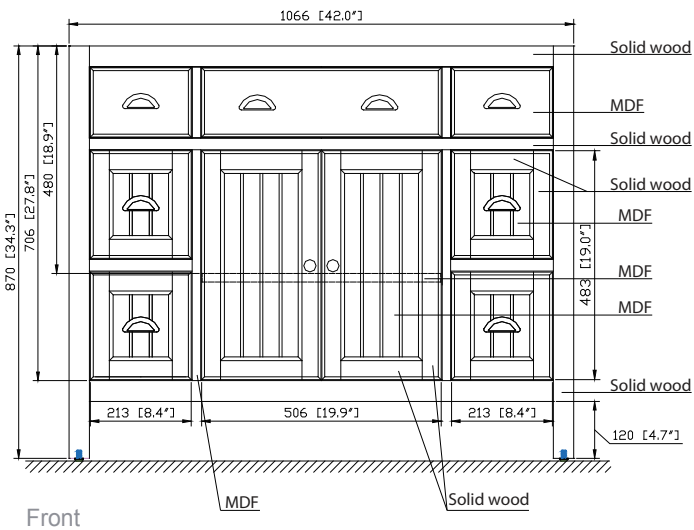

Avanity

HAMILTON-V42-FW

Features

- Solid poplar frame and MDF
- 2 soft-close doors
- 6 soft-close drawers, 1 interior shelf
- Brushed nickel finished hardware
- Adjustable height levelers

Colors / Finishes

- French White

Nominal Dimension

- 42W x 21.5D x 34.3H inches

Components

Mirror	HAMILTON-M24-FW		
Vanity Top	SUT43BK	SUT43GB	SUT43CW
Sink	CUM18 WT	CUM18LN	
Linen Tower	HAMILTON-LT22-FW		

Product Diagrams

SUT43BK / SUT43CW / SUT43GB

Nominal Dimension

- 43W x 22D x 1H inches
- 1092 x 560 x 25 mm

Components

Sink	CUM18WT	CUM18WT
Vanity	HAMILTON-V42	BROOKS-V42

Product Diagrams

Top

Side

CUM18LN / CUM18WT

Features

- Vitreous China
- Undermount application
- 1.8 in. drain opening
- Overflow outlet

Colors / Finishes

- LN - Linen
- WT - White

Nominal Dimension

- 18.1W x 15D x 7.9H inches
- 458 x 380 x 200 mm

Components