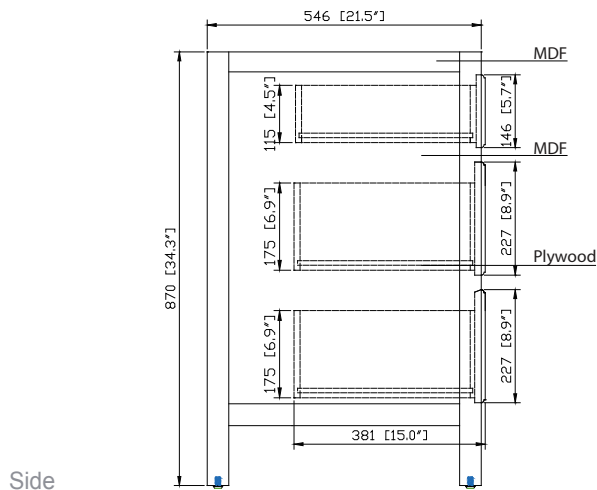

- French White

Nominal Dimension

- 42W x 21.5D x 34.3H inches

Components

Mirror	HAMILTON-M24-FW		
Vanity Top	SUT43BK	SUT43GB	SUT43CW
Sink	CUM18 WT	CUM18LN	
Linen Tower	HAMILTON-LT22-FW		

Product Diagrams

SUT43BK / SUT43CW / SUT43GB

Features

- Single 18" oval undermount sink cutout
- 8" widespread faucet holes
- 4" backsplash included
- Sink clips included

Colors / Finishes

- BK - Natural Black Granite
- CW - Natural Carrera White marble
- GB - Natural Galala Beige marble

Nominal Dimension

- 43W x 22D x 1H inches
- 1092 x 560 x 25 mm

Components

Sink	CUM18WT	CUM18WT
Vanity	HAMILTON-V42	BROOKS-V42

Product Diagrams

Top

Side

CUM18LN / CUM18WT

Features

- Vitreous China
- Undermount application
- 1.8 in. drain opening
- Overflow outlet

Colors / Finishes

- LN - Linen
- WT - White

Nominal Dimension

- 18.1W x 15D x 7.9H inches
- 458 x 380 x 200 mm

Components