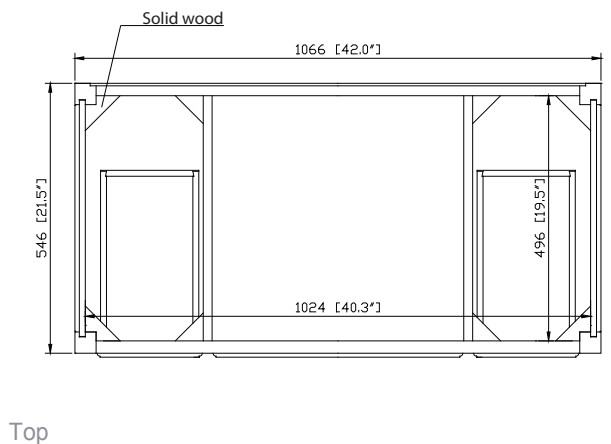

Avanity

HAMILTON-V42-FW

Features

- Solid poplar frame and MDF
- 2 soft-close doors
- 6 soft-close drawers, 1 interior shelf
- Brushed nickel finished hardware
- Adjustable height levelers

Colors / Finishes

- French White

Nominal Dimension

- 42W x 21.5D x 34.3H inches

Components

Mirror	HAMILTON-M24-FW		
Vanity Top	SUT43BK	SUT43GB	SUT43CW
Sink	CUM18 WT	CUM18LN	
Linen Tower	HAMILTON-LT22-FW		

Product Diagrams

SUT43BK / SUT43CW / SUT43GB

Nominal Dimension

- 43W x 22D x 1H inches
- 1092 x 560 x 25 mm

Components

Sink	CUM18WT	CUM18WT
Vanity	HAMILTON-V42	BROOKS-V42

Product Diagrams

Top

Side

CUM18LN / CUM18WT

Features

- Vitreous China
- Undermount application
- 1.8 in. drain opening
- Overflow outlet

Colors / Finishes

- LN - Linen
- WT - White

Nominal Dimension

- 18.1W x 15D x 7.9H inches
- 458 x 380 x 200 mm

Components