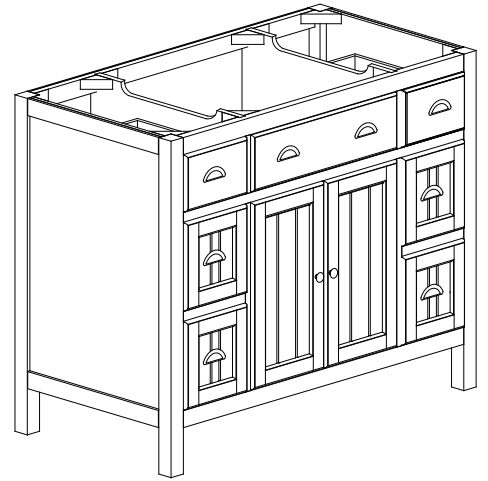

Avanity

HAMILTON-V42-FW

Features

- Solid poplar frame and MDF
- 2 soft-close doors
- 6 soft-close drawers, 1 interior shelf
- Brushed nickel finished hardware
- Adjustable height levelers

Colors / Finishes

- French White

Nominal Dimension

- 42W x 21.5D x 34.3H inches

Components

Mirror	HAMILTON-M24-FW		
Vanity Top	SUT43BK	SUT43GB	SUT43CW
Sink	CUM18 WT	CUM18LN	
Linen Tower	HAMILTON-LT22-FW		

Product Diagrams

SUT43BK / SUT43CW / SUT43GB

Nominal Dimension

- 43W x 22D x 1H inches
- 1092 x 560 x 25 mm

Components

Sink	CUM18WT	CUM18WT
Vanity	HAMILTON-V42	BROOKS-V42

Product Diagrams

Top

Side

CUM18LN / CUM18WT

Features

- Vitreous China
- Undermount application
- 1.8 in. drain opening
- Overflow outlet

Colors / Finishes

- LN - Linen
- WT - White

Nominal Dimension

- 18.1W x 15D x 7.9H inches
- 458 x 380 x 200 mm

Components