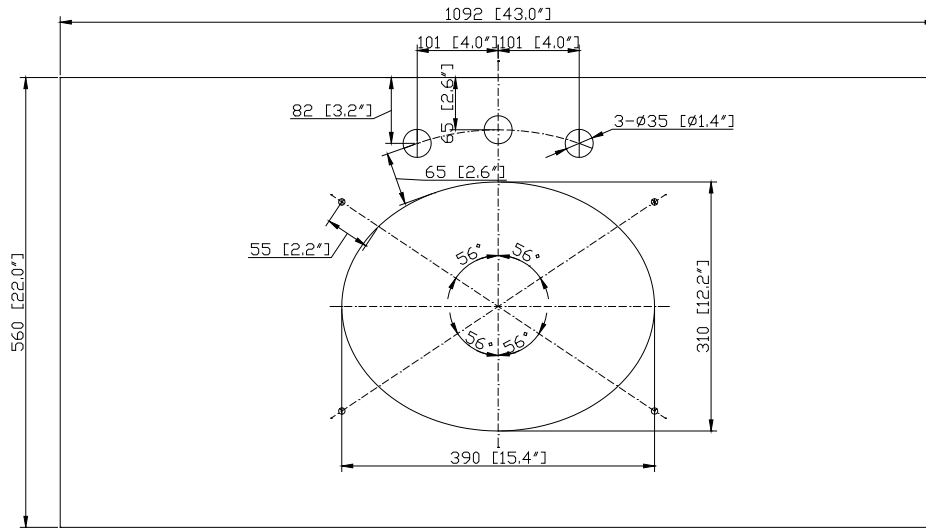

- French White

Nominal Dimension

- 42W x 21.5D x 34.3H inches

Components

Mirror	HAMILTON-M24-FW		
Vanity Top	SUT43BK	SUT43GB	SUT43CW
Sink	CUM18 WT	CUM18LN	
Linen Tower	HAMILTON-LT22-FW		

Product Diagrams

SUT43BK / SUT43CW / SUT43GB

Features

- Single 18" oval undermount sink cutout
- 8" widespread faucet holes
- 4" backsplash included
- Sink clips included

Colors / Finishes

- BK - Natural Black Granite
- CW - Natural Carrera White marble
- GB - Natural Galala Beige marble

Nominal Dimension

- 43W x 22D x 1H inches
- 1092 x 560 x 25 mm

Components

Sink	CUM18WT	CUM18WT
Vanity	HAMILTON-V42	BROOKS-V42

Product Diagrams

Top

Side

CUM18LN / CUM18WT

Features

- Vitreous China
- Undermount application
- 1.8 in. drain opening
- Overflow outlet

Colors / Finishes

- LN - Linen
- WT - White

Nominal Dimension

- 18.1W x 15D x 7.9H inches
- 458 x 380 x 200 mm

Components