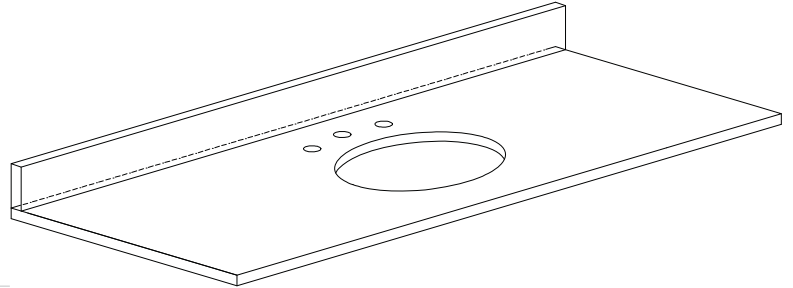

- French White

Nominal Dimension

- 42W x 21.5D x 34.3H inches

Components

Mirror	HAMILTON-M24-FW		
Vanity Top	SUT43BK	SUT43GB	SUT43CW
Sink	CUM18 WT	CUM18LN	
Linen Tower	HAMILTON-LT22-FW		

Product Diagrams

SUT43BK / SUT43CW / SUT43GB

Features

- Single 18" oval undermount sink cutout
- 8" widespread faucet holes
- 4" backsplash included
- Sink clips included

Colors / Finishes

- BK - Natural Black Granite
- CW - Natural Carrera White marble
- GB - Natural Galala Beige marble

Nominal Dimension

- 43W x 22D x 1H inches
- 1092 x 560 x 25 mm

Components

Sink	CUM18WT	CUM18WT
Vanity	HAMILTON-V42	BROOKS-V42

Product Diagrams

Top

Side

CUM18LN / CUM18WT

Features

- Vitreous China
- Undermount application
- 1.8 in. drain opening
- Overflow outlet

Colors / Finishes

- LN - Linen
- WT - White

Nominal Dimension

- 18.1W x 15D x 7.9H inches
- 458 x 380 x 200 mm

Components