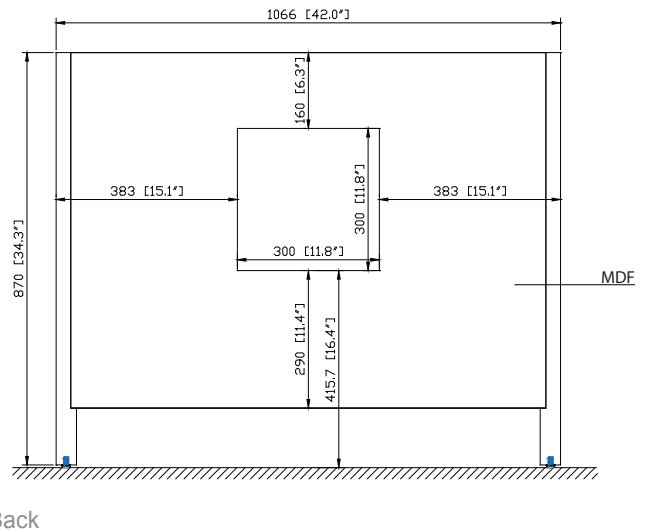

- French White

Nominal Dimension

- 42W x 21.5D x 34.3H inches

Components

Mirror	HAMILTON-M24-FW		
Vanity Top	SUT43BK	SUT43GB	SUT43CW
Sink	CUM18 WT	CUM18LN	
Linen Tower	HAMILTON-LT22-FW		

Product Diagrams

SUT43BK / SUT43CW / SUT43GB

Features

- Single 18" oval undermount sink cutout
- 8" widespread faucet holes
- 4" backsplash included
- Sink clips included

Colors / Finishes

- BK - Natural Black Granite
- CW - Natural Carrera White marble
- GB - Natural Galala Beige marble

Nominal Dimension

- 43W x 22D x 1H inches
- 1092 x 560 x 25 mm

Components

Sink	CUM18WT	CUM18WT
Vanity	HAMILTON-V42	BROOKS-V42

Product Diagrams

Top

Side

CUM18LN / CUM18WT

Features

- Vitreous China
- Undermount application
- 1.8 in. drain opening
- Overflow outlet

Colors / Finishes

- LN - Linen
- WT - White

Nominal Dimension

- 18.1W x 15D x 7.9H inches
- 458 x 380 x 200 mm

Components