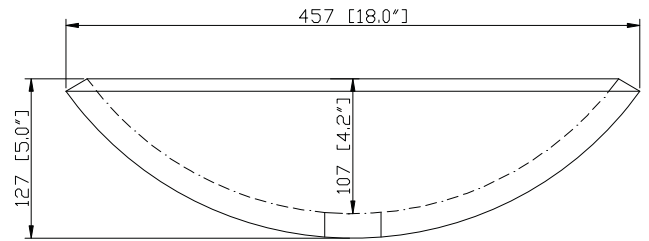

GVE460AL / GVE460BC / GVE460GL / GVE460SB

Features

- Tempered glass
- Metallic paint at back
- 1.8 in. drain opening
- No overflow outlet
- Mounting ring required (not included)

Nominal Dimension

- 18W x 18D x 5H inches
- 457 x 457 x 127 mm

Product Diagrams

Top

Front