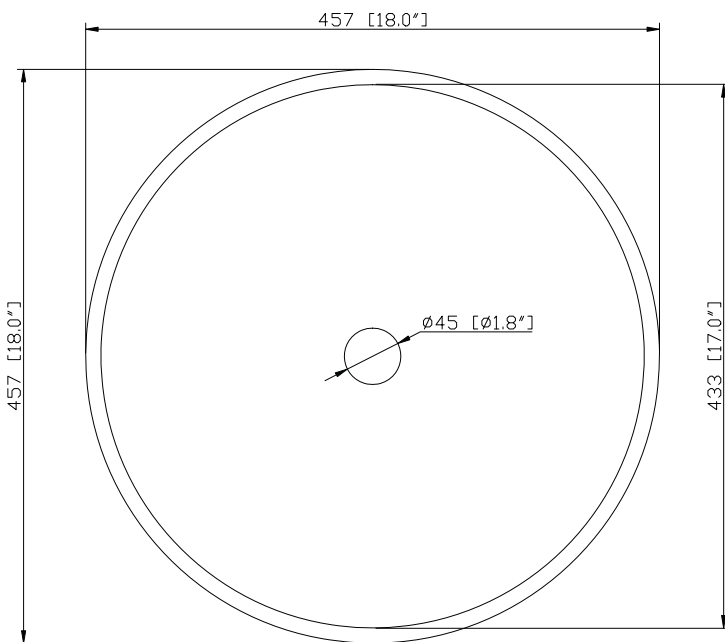

GVE460AL / GVE460BC / GVE460GL / GVE460SB

Features

- Tempered glass
- Metallic paint at back
- 1.8 in. drain opening
- No overflow outlet
- Mounting ring required (not included)

Nominal Dimension

- 18W x 18D x 5H inches
- 457 x 457 x 127 mm

Product Diagrams

Top

Front