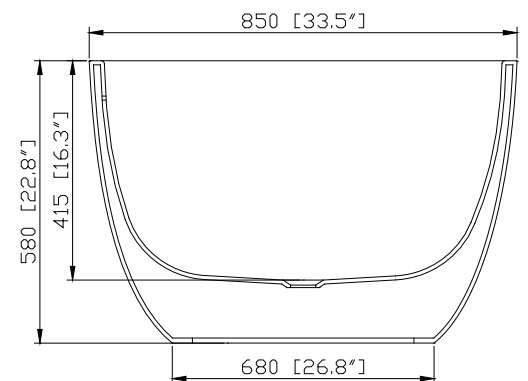

- 66.9W x 33.5D x 22.8H inches
- 1700 x 850 x 580 mm

Colors / Finishes

Glossy White

Product Diagrams

Top

Front

Side