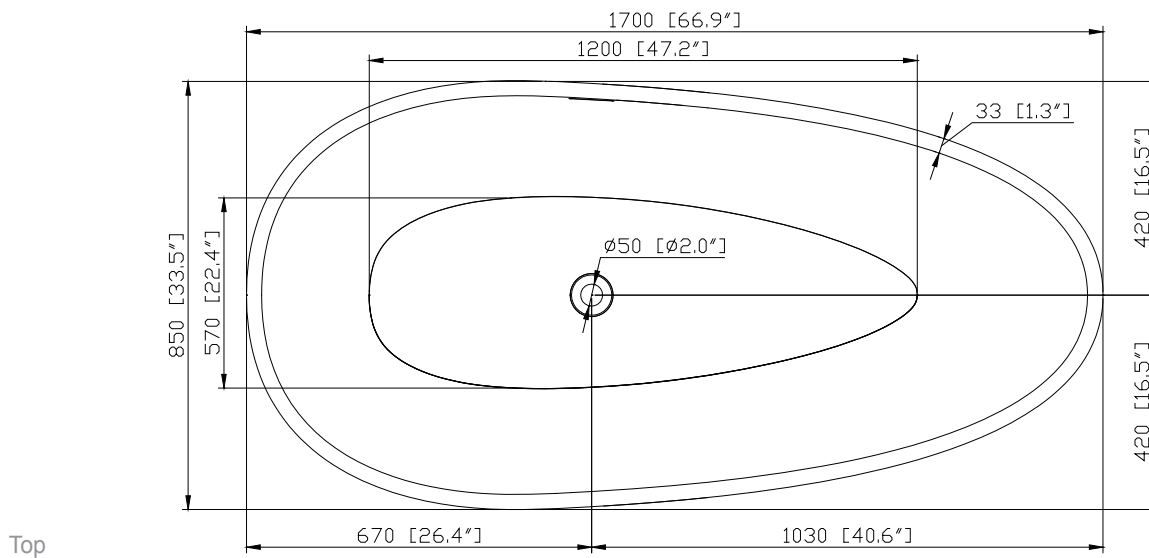

Avanity

ABT1512-GL

Features

- Formed of two acrylic sheets
- Seamless design
- Freestanding
- Center Drain
- Variable faucet mount
- Poreless and easy to clean
- Pop-up drain included
- cUPC certified

Nominal Dimension

- 66.9W x 33.5D x 22.8H inches
- 1700 x 850 x 580 mm

Colors / Finishes

Glossy White

Product Diagrams

Top

Front

Side