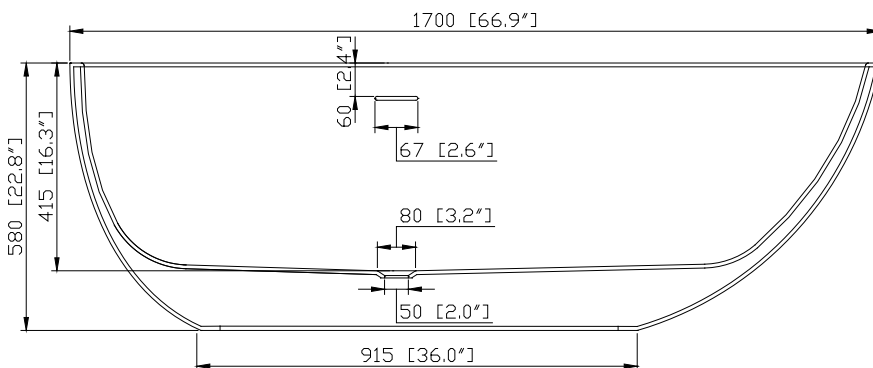

- 66.9W x 33.5D x 22.8H inches
- 1700 x 850 x 580 mm

Colors / Finishes

Glossy White

Product Diagrams

Top

Front

Side